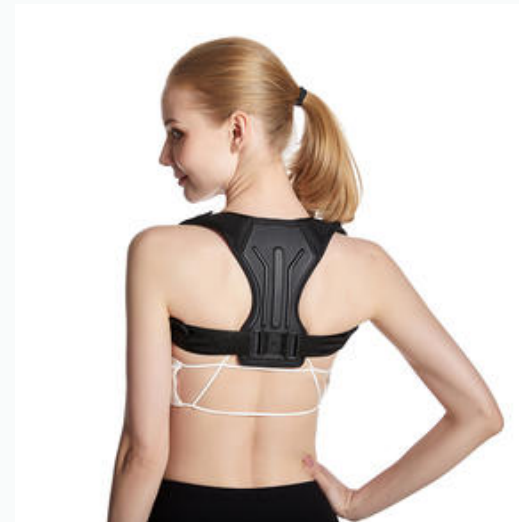

MCL-PC015-031BK

FABRIC TYPE: CHINESE OK
LINING MATERIAL: NEOPRENE
FILLING: FOAM
ITEM NAME: EVA POSTURE CORRECTOR
FUNCTION: ANTI-HUMPBACKED/HUMPBACKED CORRECTOR/SHOULDER SUPPORT/BUILD YOUR BEAUTY